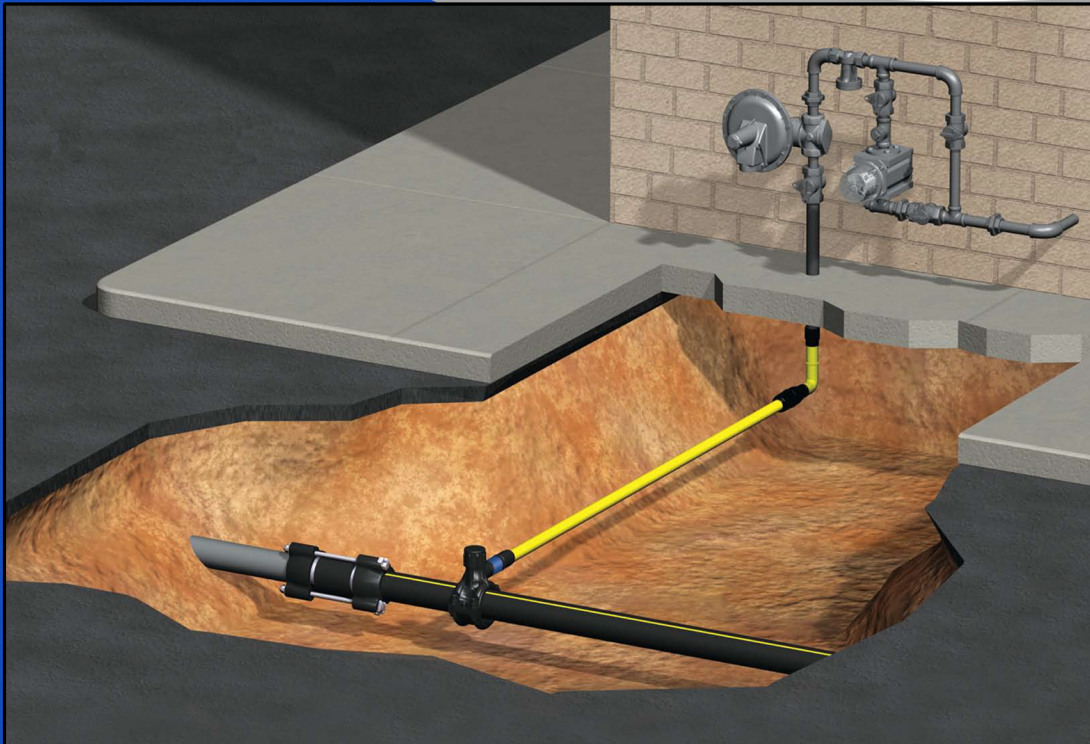

# kgm Honeywell

**A worldwide market leader offering a complete meter to main gas distribution system for Commercial, Industrial and Residential applications**

Prefabricated Meter Sets and Components

1800 Series Industrial Regulators

Permasert® XL Large Mechanical Couplings

EFV Excess Flow Valves

Anodeless Service Line Risers and Transition Fittings

RPM Rotary Meters

PermaLock® Mechanical Tapping Tees

Permasert® Mechanical Fittings

**502-437-2080**  
**www.KGMgas.com**  
**230 Enterprise Court**  
**Shelbyville, KY 40065**